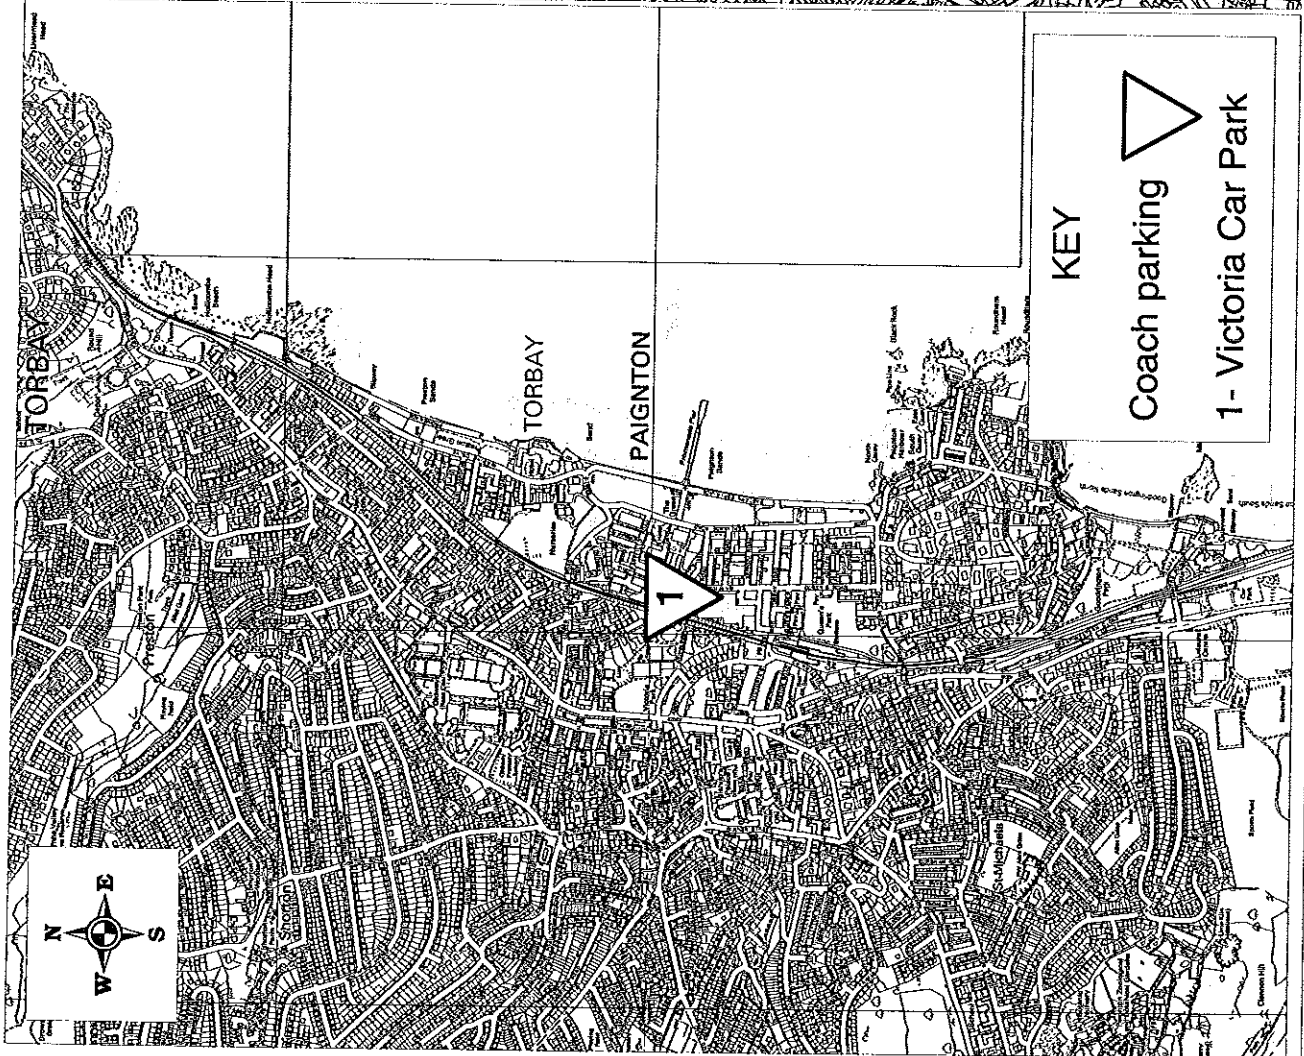

- KEY**
- Coach set down points 
- 1 - Belgrave Road
 - 2 - Torbay Road
 - 3 - Lymington Road
- Coach parking 
- 1 - Lymington Road (Includes 4 set down points)
 - 2 - Solsbro Road
 - 3 - St Anne's Road
 - 4 - Herbert Road
 - 5 - Warbro Road

Coach Parking areas
Torquay

Coach Parking areas
Paignton / Brixham

Coach set down points
1 - The Quay
2- Brewery Lane
Coach parking
1- Oxen Cove Car Park

Reproduced from the Ordnance Survey mapping with the permission of the Controller of HMSO. (c) Crown Copyright. Unauthorised reproduction infringes crown copyright and may lead to prosecution or civil proceedings. Torbay Council LA079782