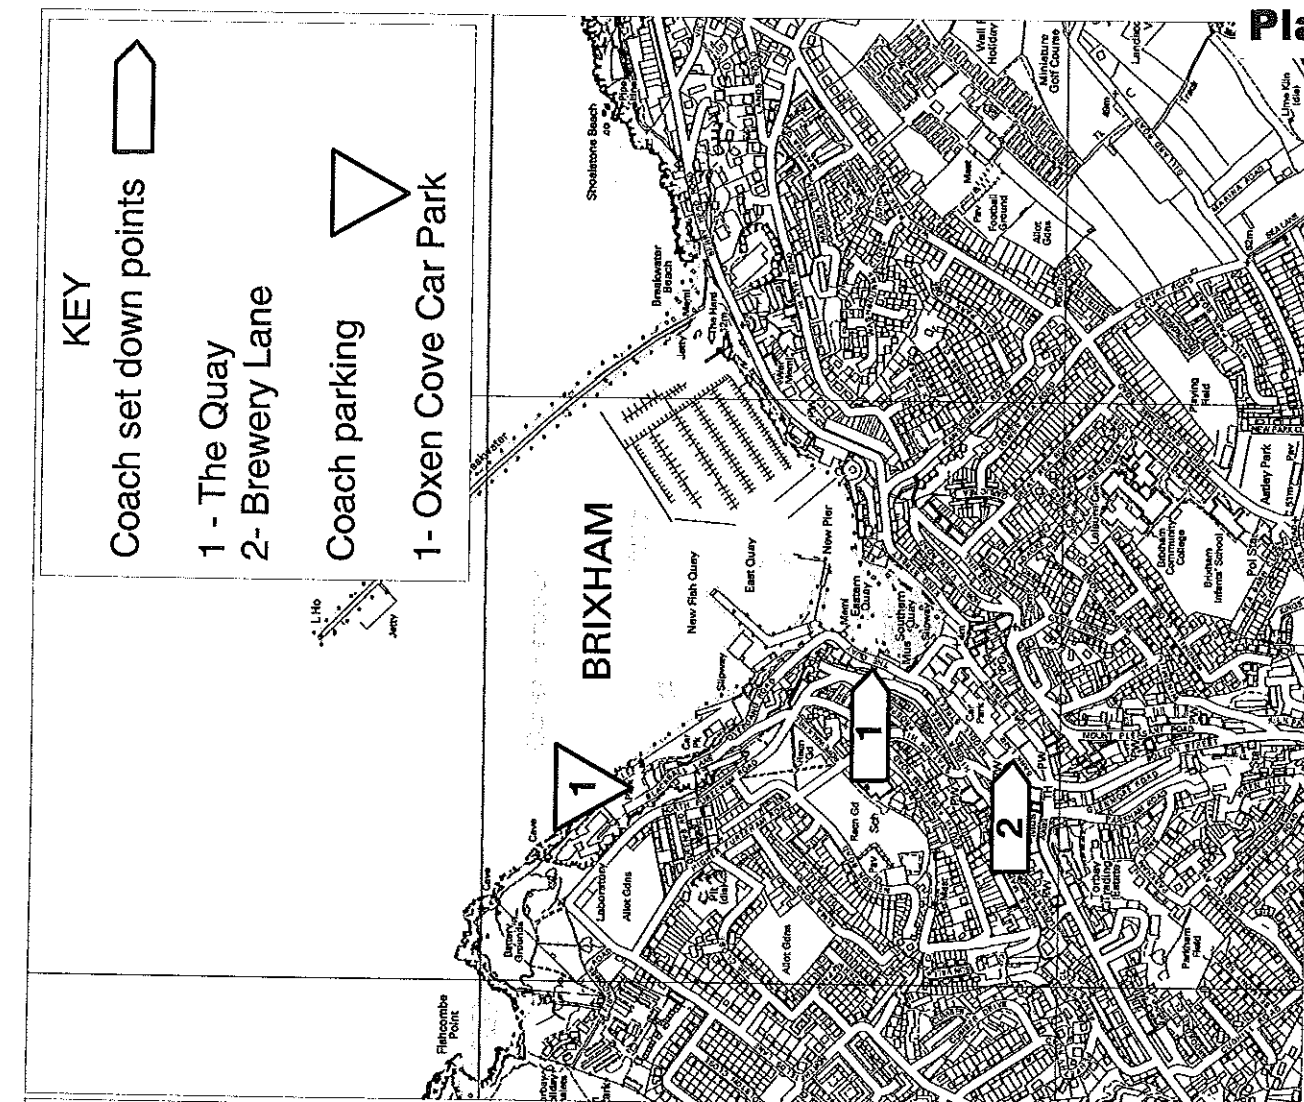

- KEY**
- Coach set down points 
- 1 - Belgrave Road
 - 2 - Torbay Road
 - 3 - Lymington Road
- Coach parking 
- 1 - Lymington Road (Includes 4 set down points)
 - 2 - Solsbro Road
 - 3 - St Anne's Road
 - 4 - Herbert Road
 - 5 - Warbro Road

Coach Parking areas
Torquay

Coach Parking areas
Paignton / Brixham

Coach set down points
1 - The Quay
2- Brewery Lane
Coach parking
1- Oxen Cove Car Park

Reproduced from the Ordnance Survey mapping with the permission of the Controller of HMSO. (c) Crown Copyright. Unauthorised reproduction infringes crown copyright and may lead to prosecution or civil proceedings. Torbay Council LA079782